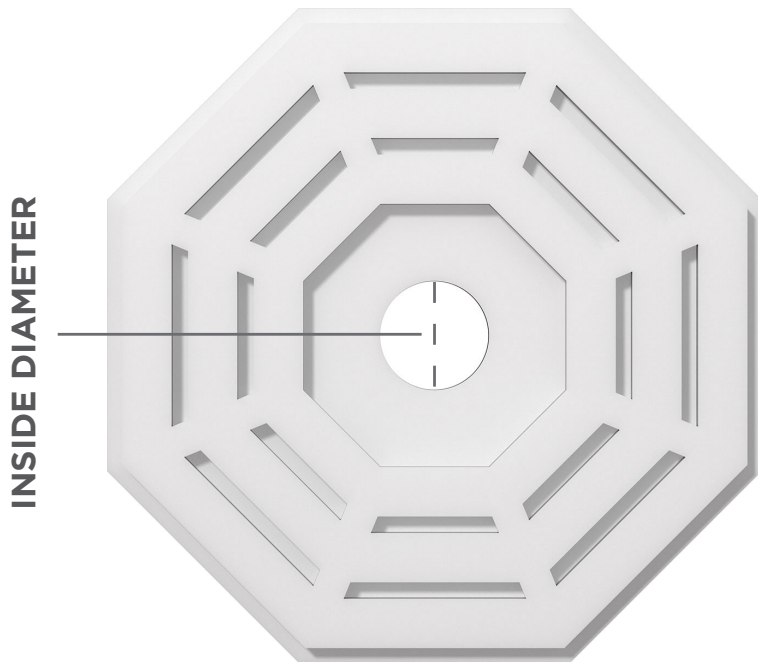

# WESTIN PVC CONTEMPORARY CEILING MEDALLION

ITEM NO.

**CMPWN**

INSIDE DIAMETER

**OUTSIDE DIAMETER**

FRONT VIEW

**PROJECTION**

SIDE VIEW

OUTSIDE DIAMETER
<b>10" - 40"</b>
INSIDE DIAMETER
<b>0" - 7"</b>
PROJECTION
<b>1"</b>

**CONSTRUCTION:** Expanded Cellular PVC

**USAGE:** Commercial or residential walls & ceilings.  
Suitable for areas exposed to water or for  
outdoor applications.